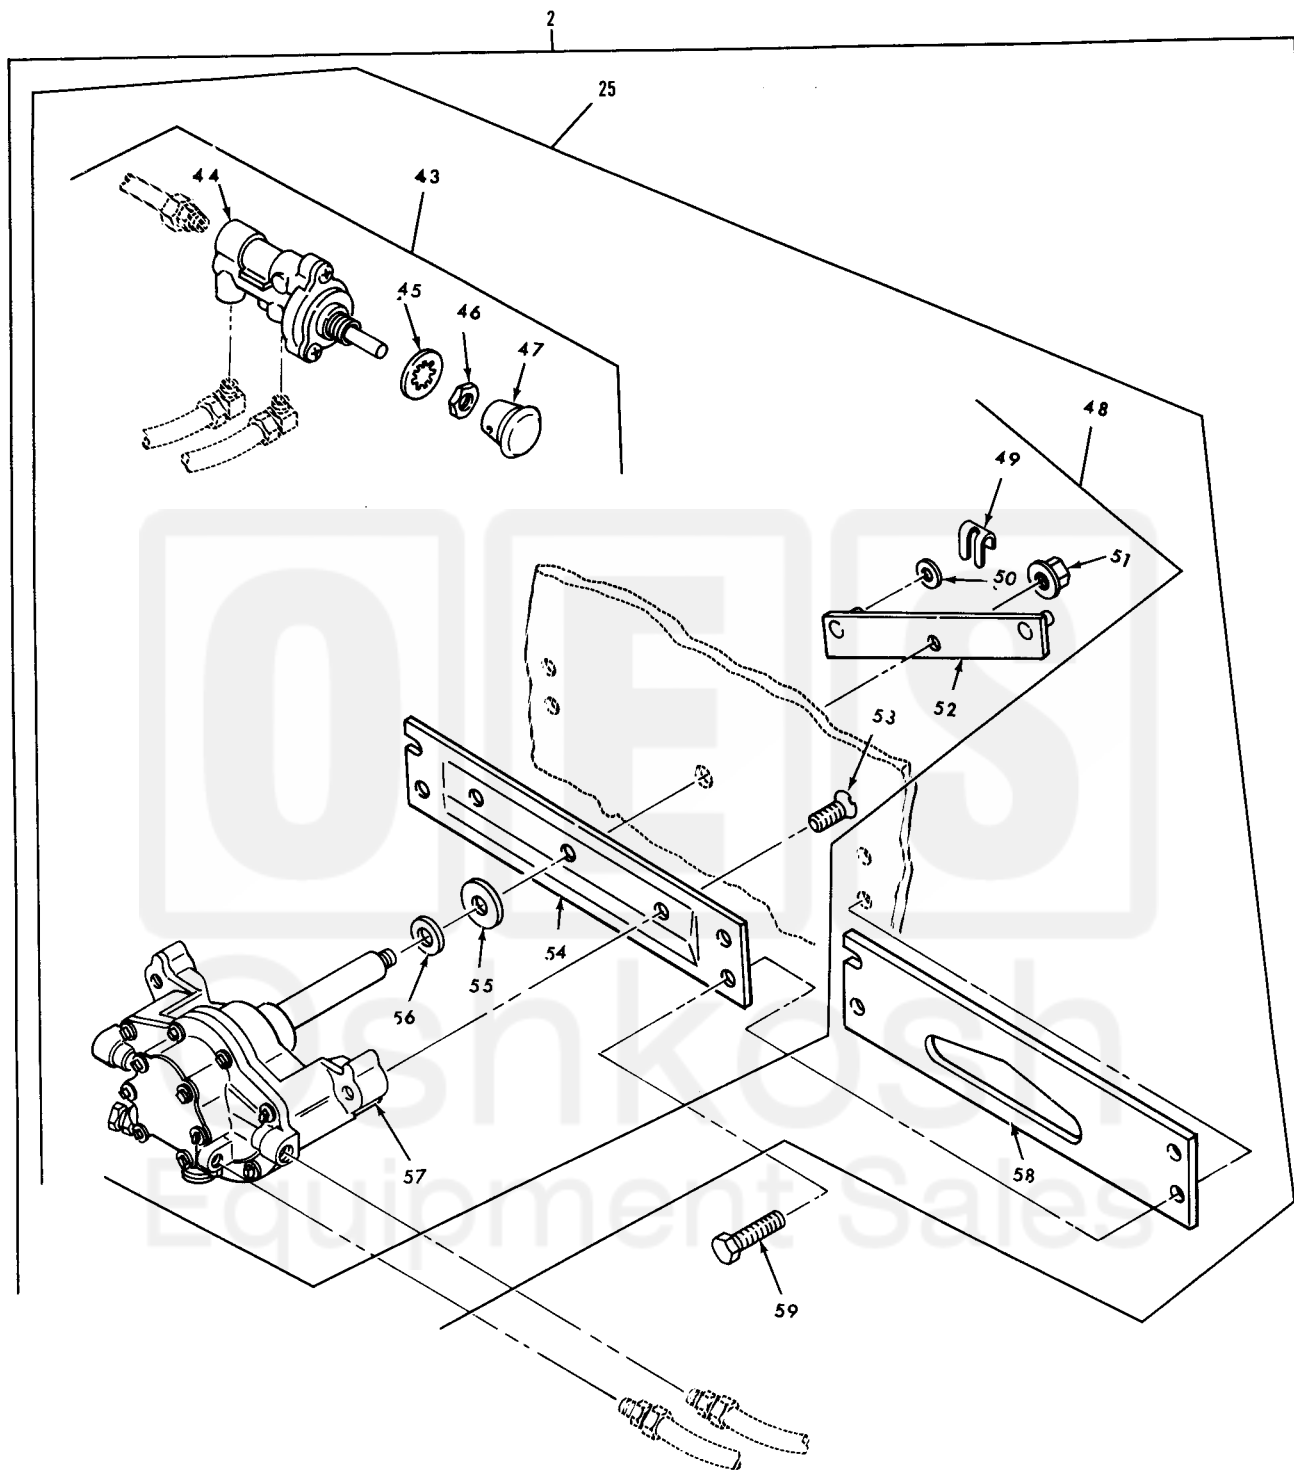

TA 238023

FIGURE 139. WINDSHIELD WASHER AND WIPERS (SHEET 3 OF 3).